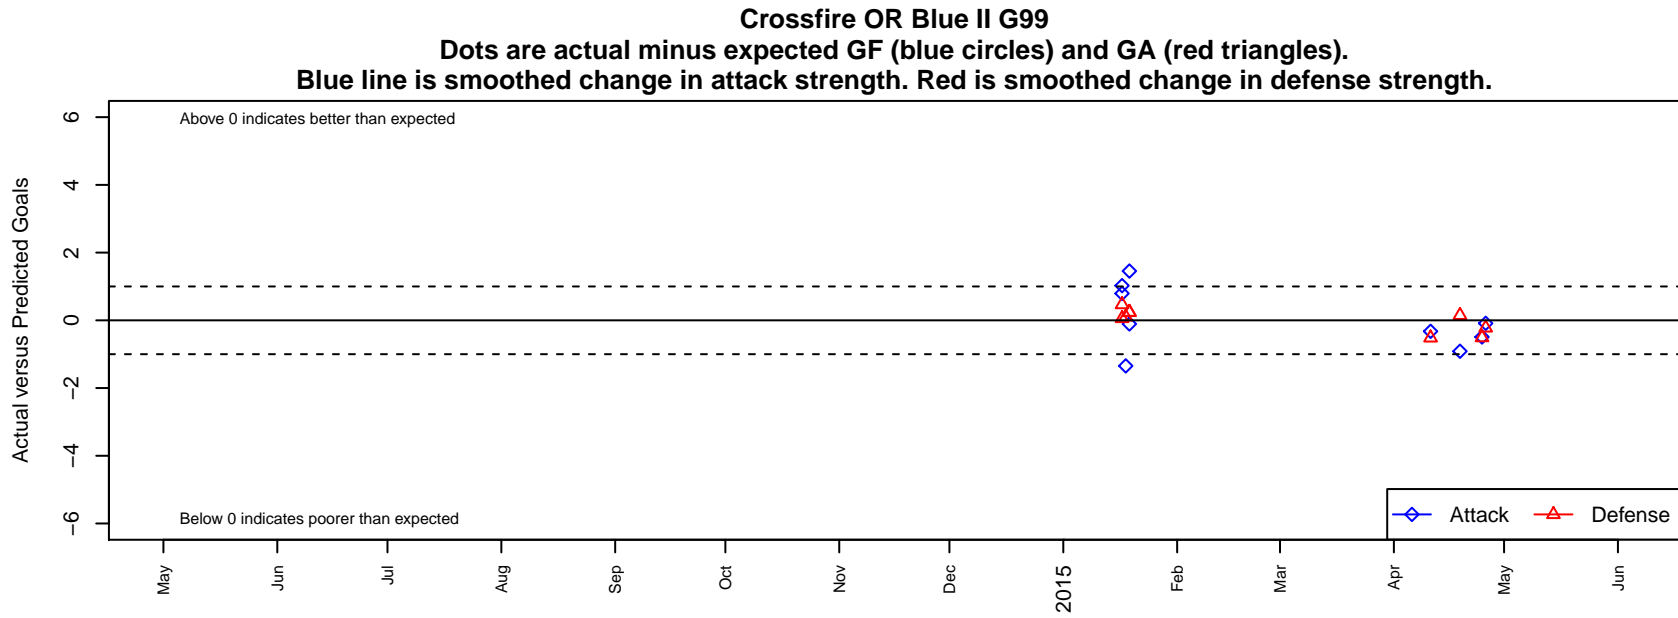

Crossfire OR Blue II G99

Crossfire Oregon
Clackamas, OR
G99 total strength=1339
attack=2.59 defense=16.17

alt names used:
Crossfire Oregon 99 Blue II
Crossfire U15 blue 2

Venues played:
2014 PacNW Winter Classic Premier II U15
2014 OPL State Cup U15

**attack and defense variance (black dot)
relative to other teams
and top 10 in region**

**attack and defense rating
relative to others at age
and all opponents in last 13 months**

**attack and defense rating
relative to others at age
and all opponents in last 13 months**

Performance relative to 13 month average

Performance relative to 13 month average

Distribution of opponents
 Red = Lose zone, Blue = Win zone, Green = Even
 Black line separates win/lose zones

lot. A=Neither has attack advantage, B=Opponent has both attack and defense advantage, C=Opponent has both attack and defense disadvantage, D=Both have