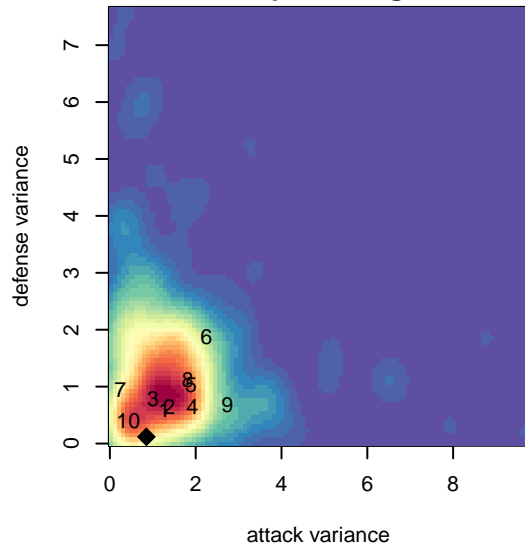

Crossfire OR Blue II G99

Crossfire Oregon
Clackamas, OR
G99 total strength=1339
attack=2.59 defense=16.17

alt names used:
Crossfire Oregon 99 Blue II
Crossfire U15 blue 2

Venues played:
2014 PacNW Winter Classic Premier II U15
2014 OPL State Cup U15

**attack and defense variance (black dot)
relative to other teams
and top 10 in region**

**attack and defense rating
relative to others at age
and all opponents in last 13 months**

**attack and defense rating
relative to others at age
and all opponents in last 13 months**

Performance relative to 13 month average

Performance relative to 13 month average

Distribution of opponents
 Red = Lose zone, Blue = Win zone, Green = Even
 Black line separates win/lose zones

lot. A=Neither has attack advantage, B=Opponent has both attack and defense advantage, C=Opponent has both attack and defense disadvantage, D=Both have