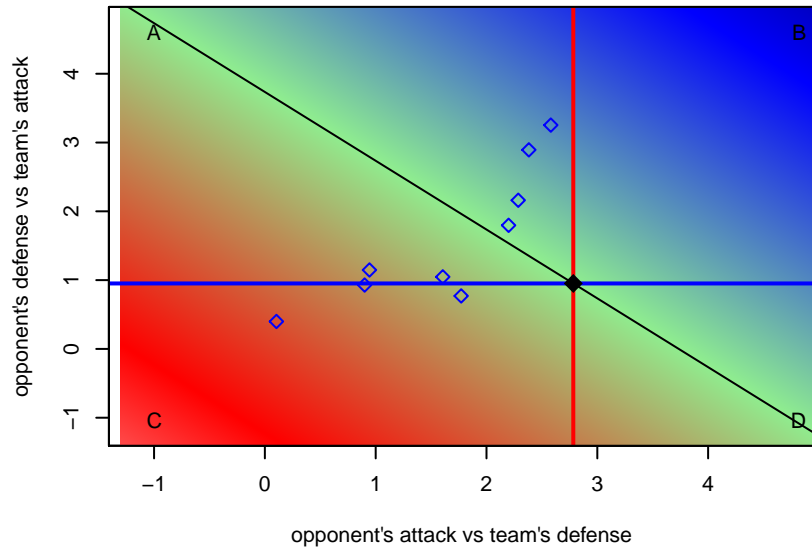

Crossfire OR Blue II G99

Crossfire Oregon
Clackamas, OR
G99 total strength=1339
attack=2.59 defense=16.17

alt names used:
Crossfire Oregon 99 Blue II
Crossfire U15 blue 2

Venues played:
2014 PacNW Winter Classic Premier II U15
2014 OPL State Cup U15

**attack and defense variance (black dot)
relative to other teams
and top 10 in region**

**attack and defense rating
relative to others at age
and all opponents in last 13 months**

**attack and defense rating
relative to others at age
and all opponents in last 13 months**

Performance relative to 13 month average

Performance relative to 13 month average

Distribution of opponents
 Red = Lose zone, Blue = Win zone, Green = Even
 Black line separates win/lose zones

lot. A=Neither has attack advantage, B=Opponent has both attack and defense advantage, C=Opponent has both attack and defense disadvantage, D=Both have