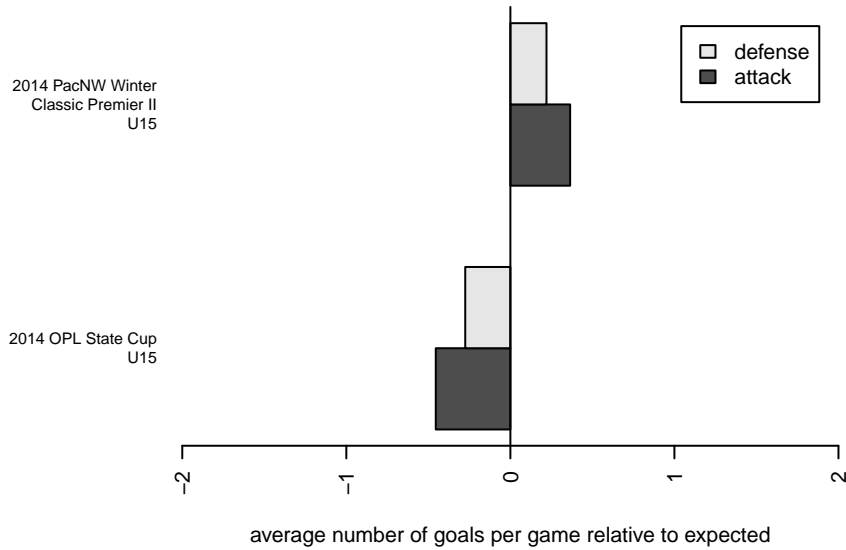

Crossfire OR Blue II G99

Crossfire Oregon
Clackamas, OR
G99 total strength=1339
attack=2.59 defense=16.17

alt names used:
Crossfire Oregon 99 Blue II
Crossfire U15 blue 2

Venues played:
2014 PacNW Winter Classic Premier II U15
2014 OPL State Cup U15

**attack and defense variance (black dot)
relative to other teams
and top 10 in region**

**attack and defense rating
relative to others at age
and all opponents in last 13 months**

**attack and defense rating
relative to others at age
and all opponents in last 13 months**

Performance relative to 13 month average

Performance relative to 13 month average

Distribution of opponents
 Red = Lose zone, Blue = Win zone, Green = Even
 Black line separates win/lose zones

lot. A=Neither has attack advantage, B=Opponent has both attack and defense advantage, C=Opponent has both attack and defense disadvantage, D=Both have