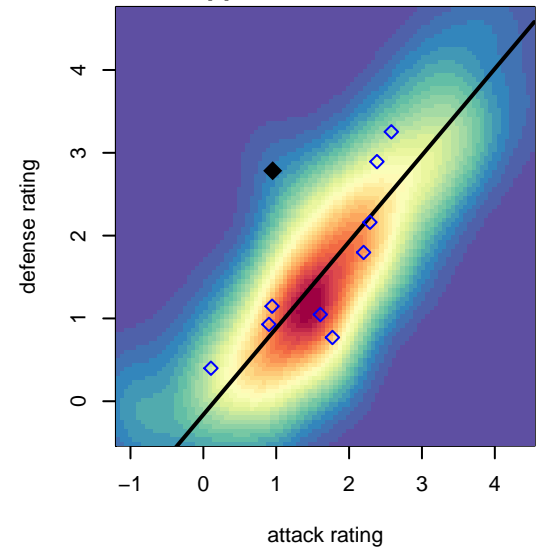

Crossfire OR Blue II G99

Crossfire Oregon
Clackamas, OR
G99 total strength=1339
attack=2.59 defense=16.17

alt names used:
Crossfire Oregon 99 Blue II
Crossfire U15 blue 2

Venues played:
2014 PacNW Winter Classic Premier II U15
2014 OPL State Cup U15

**attack and defense variance (black dot)
relative to other teams
and top 10 in region**

**attack and defense rating
relative to others at age
and all opponents in last 13 months**

**attack and defense rating
relative to others at age
and all opponents in last 13 months**

Performance relative to 13 month average

Performance relative to 13 month average

Distribution of opponents
 Red = Lose zone, Blue = Win zone, Green = Even
 Black line separates win/lose zones

lot. A=Neither has attack advantage, B=Opponent has both attack and defense advantage, C=Opponent has both attack and defense disadvantage, D=Both have