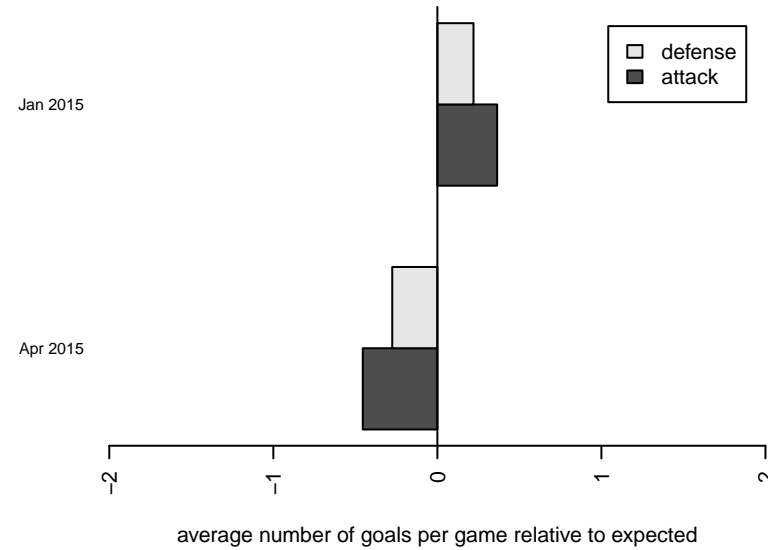

Crossfire OR Blue II G99

Crossfire Oregon
Clackamas, OR
G99 total strength=1339
attack=2.59 defense=16.17

alt names used:
Crossfire Oregon 99 Blue II
Crossfire U15 blue 2

Venues played:
2014 PacNW Winter Classic Premier II U15
2014 OPL State Cup U15

**attack and defense variance (black dot)
relative to other teams
and top 10 in region**

**attack and defense rating
relative to others at age
and all opponents in last 13 months**

**attack and defense rating
relative to others at age
and all opponents in last 13 months**

Performance relative to 13 month average

Performance relative to 13 month average

Distribution of opponents
 Red = Lose zone, Blue = Win zone, Green = Even
 Black line separates win/lose zones

lot. A=Neither has attack advantage, B=Opponent has both attack and defense advantage, C=Opponent has both attack and defense disadvantage, D=Both have